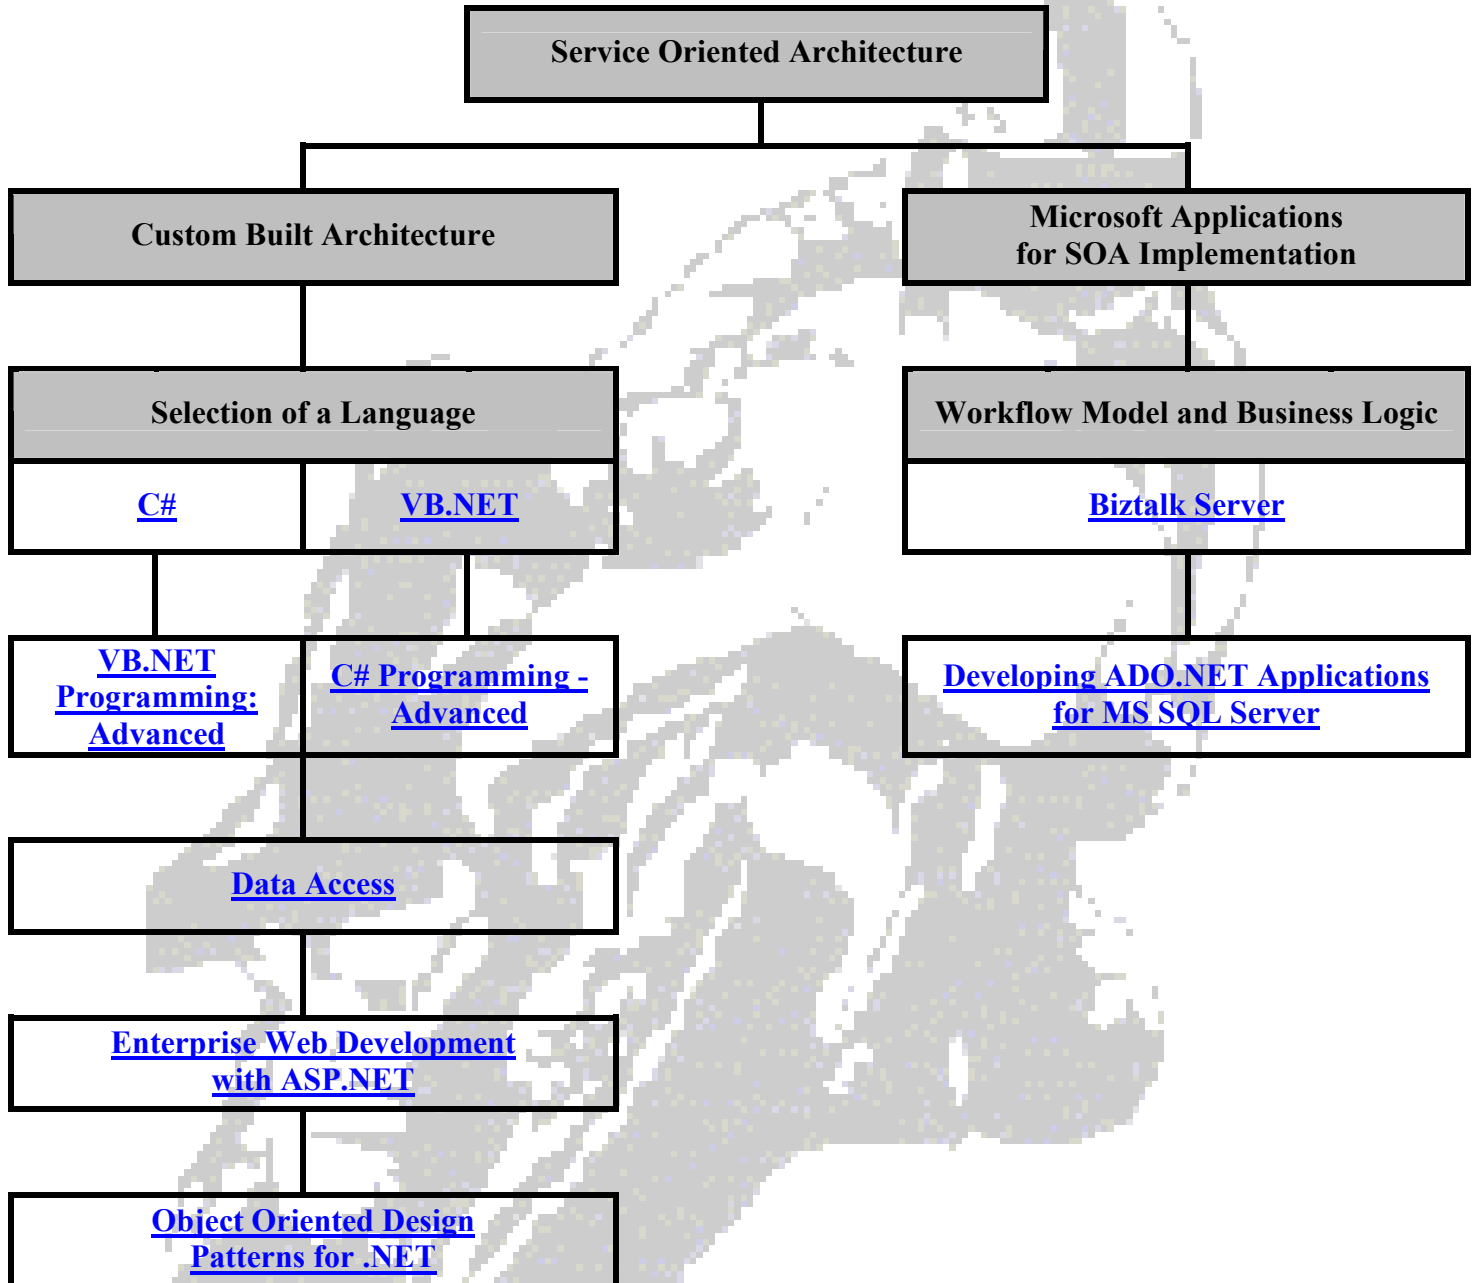

TM

Service Oriented Architecture Microsoft Corporation Strategic Infrastructure

CALL
212-564-9147

CLICK
www.computeredtech.com

FAX
212-724-2094

Central Mailing Address
PO Box 1213 New York, NY 10156

TM