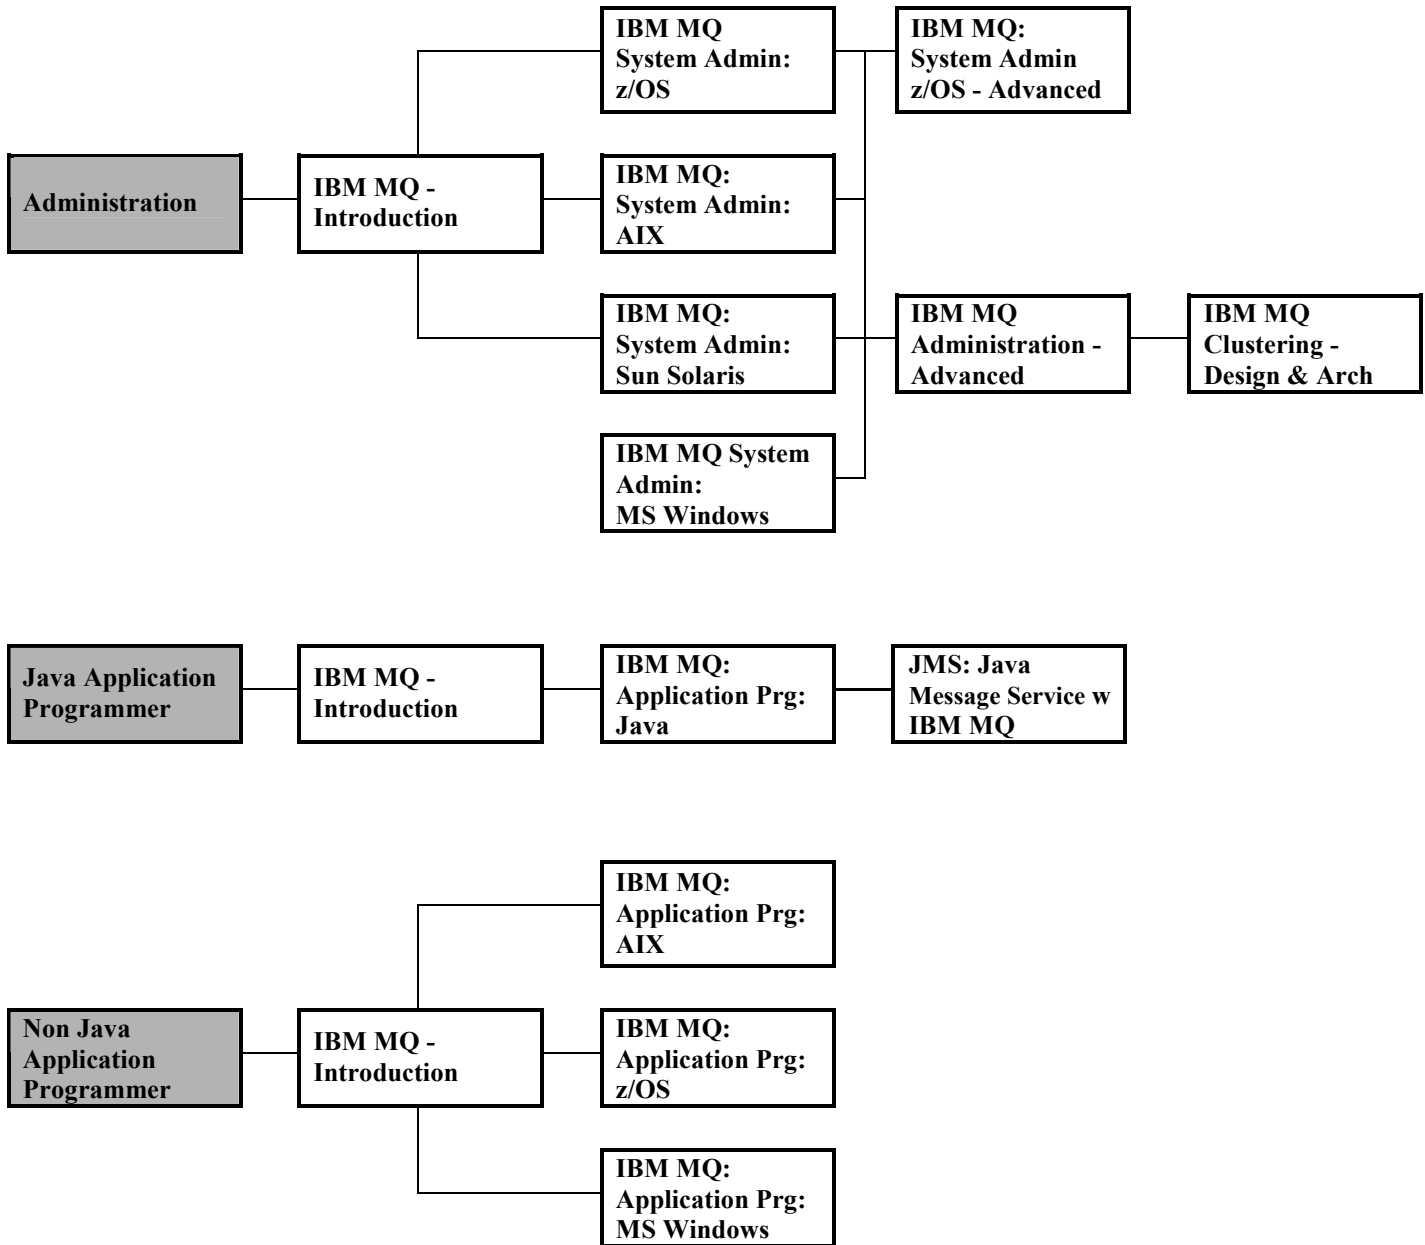

Computer Education Techniques, Inc.

Computer Training Services | Courseware |
Distance-learning | Instructor-led Courses | Support Services

TM

IBM MQ (WebSphere MQ) Learning Paths

CLICK

www.computeredtech.com

Central Mailing Address

PO Box 1213 New York, NY 10156

TM