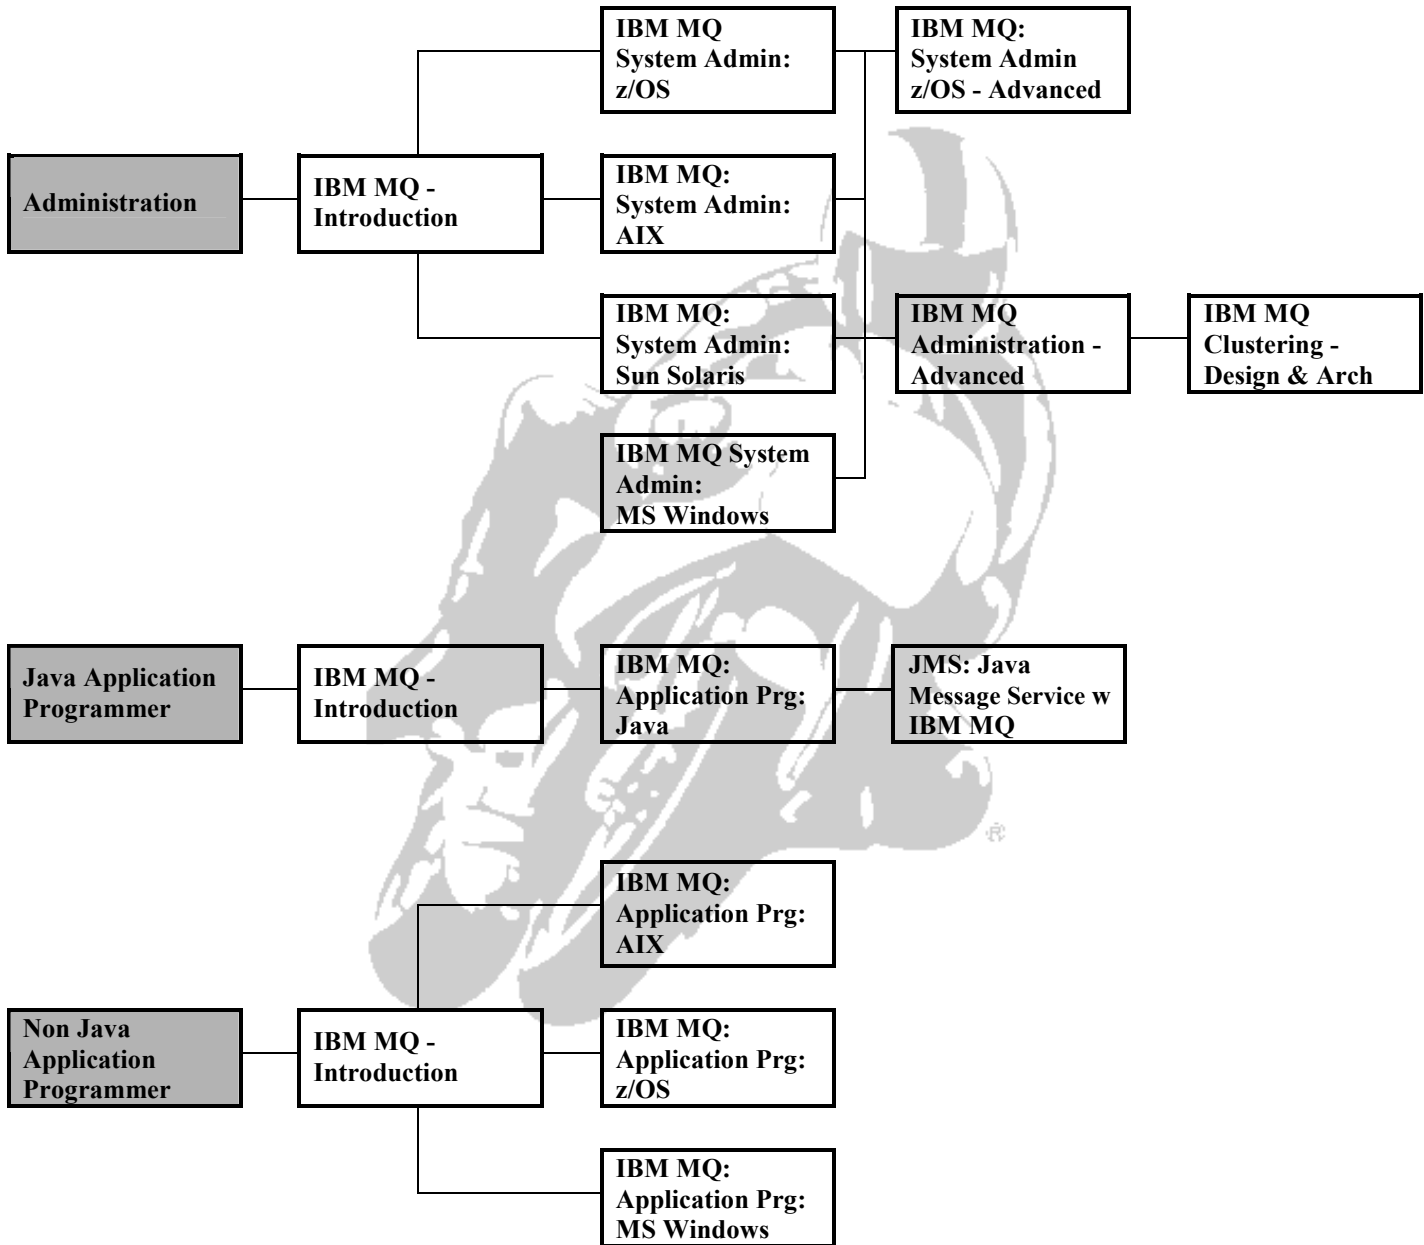

Computer Education Techniques, Inc.

Computer Training Services | Courseware |
Distance-learning | Instructor-led Courses | Support Services

TM

IBM MQ (WebSphere MQ) Learning Paths

CLICK

www.computeredtech.com

Central Mailing Address

PO Box 1213 New York, NY 10156

TM