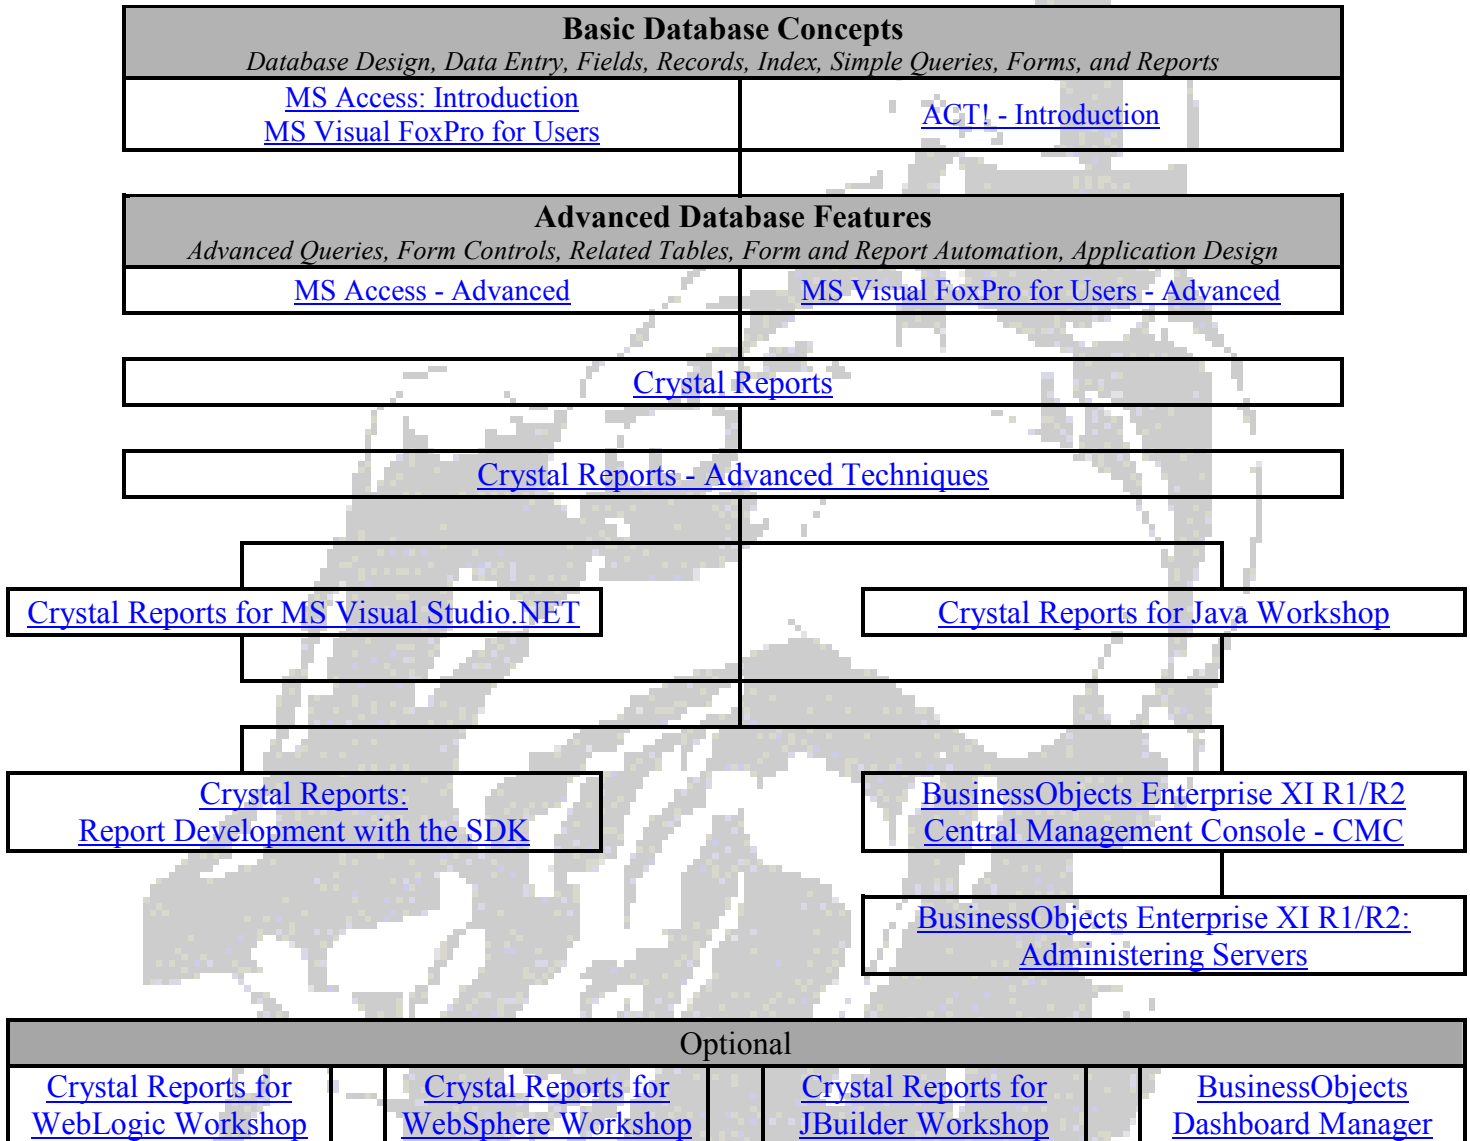

TM

Crystal Reports Learning Path

CALL
212-564-9147

CLICK
www.computeredtech.com

FAX
212-724-2094

Central Mailing Address
PO Box 1213 New York, NY 10156

TM