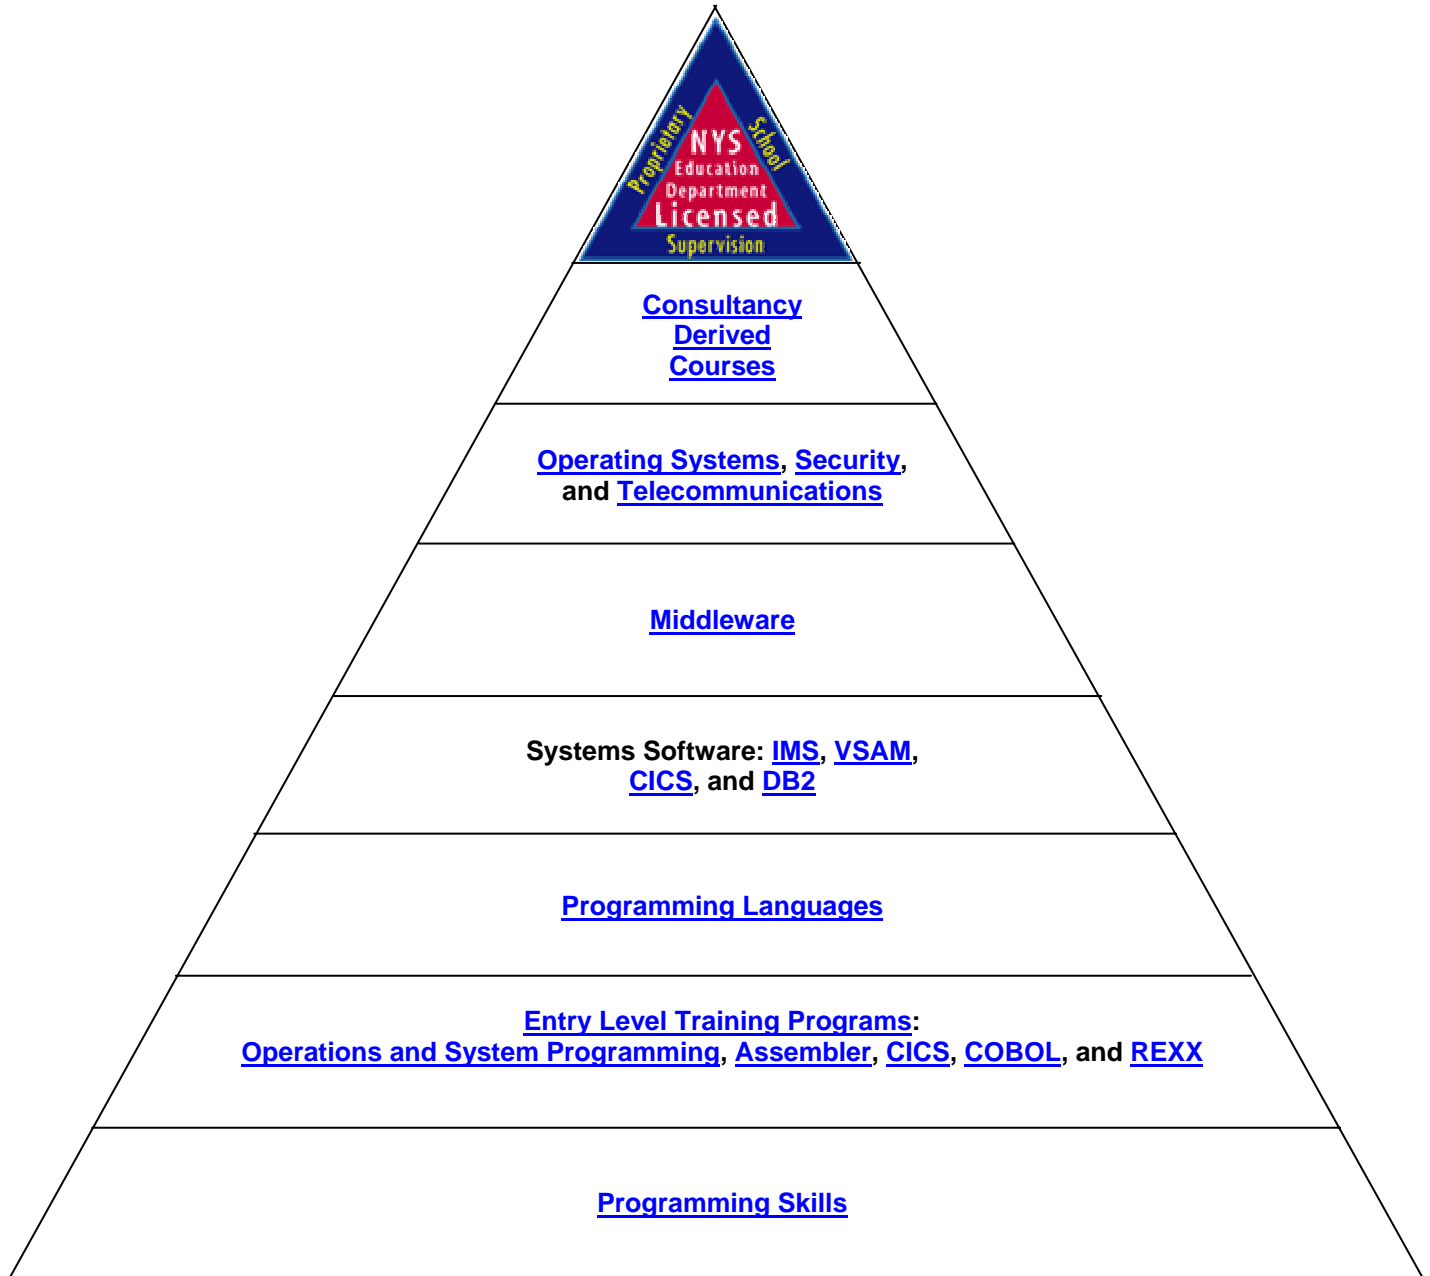

Knowledge Transfer Mainframe Computer Environment

Instructor-led Courses

E-learning and Distance-learning

CALL
212-564-9147

CLICK
www.computeredtech.com

Empire State Building
FAX: 212-967-3498

350 Fifth Avenue
New York, NY 10118